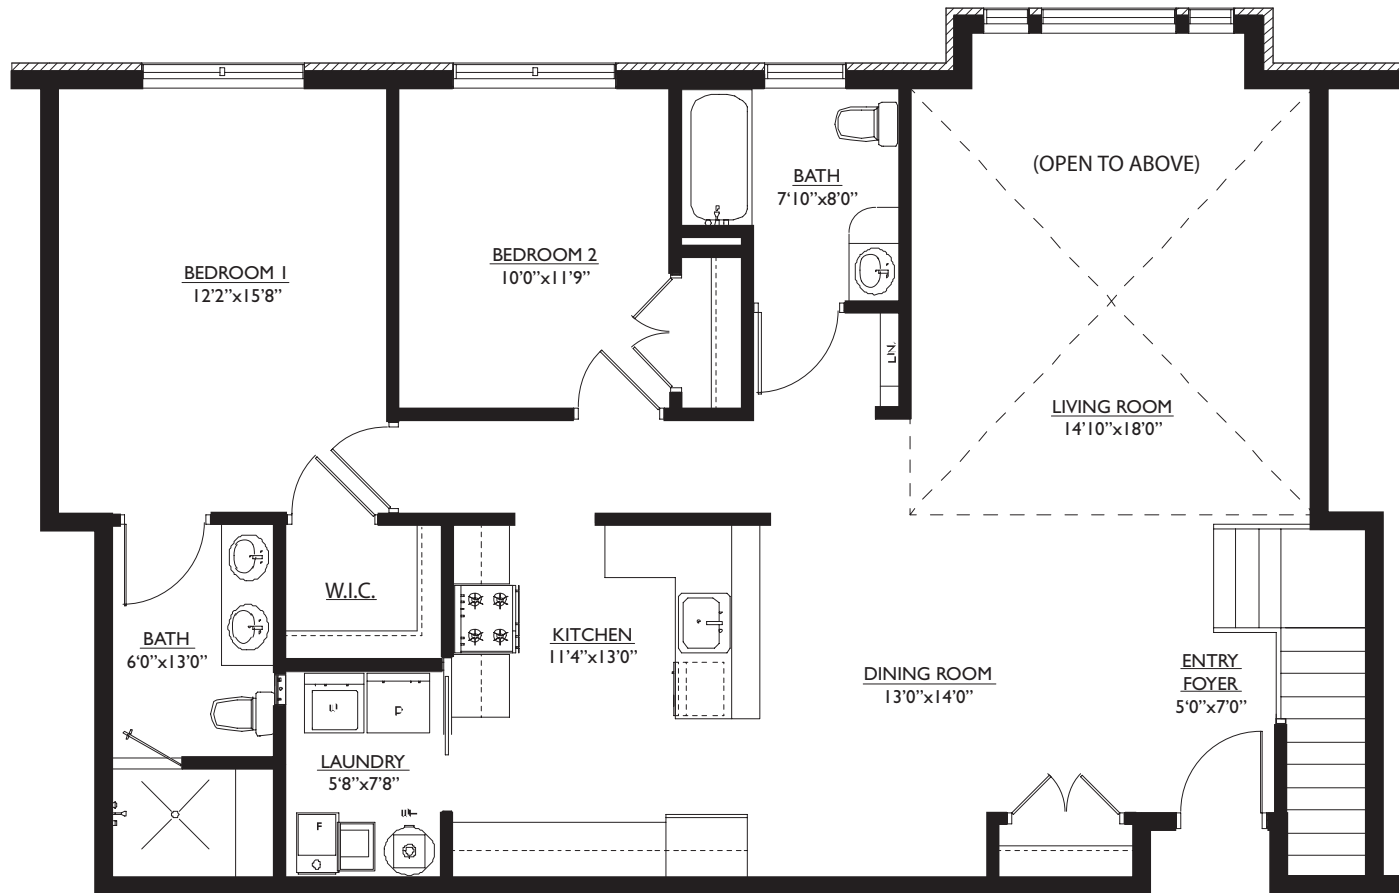

THE HAMLET at
TOWNE CENTRE

THE KENSINGTON

APT. D-3, D-13 • 2 BR - 2665 SQ. FT.

APT. D-5 • 2 BR - 2660 SQ. FT.

APT. D-15 • 2 BR. - 2670 SQ. FT.

Subject to government regulations, estimated measurements, prior sale,
withdrawal, errors, omissions or change without notice.